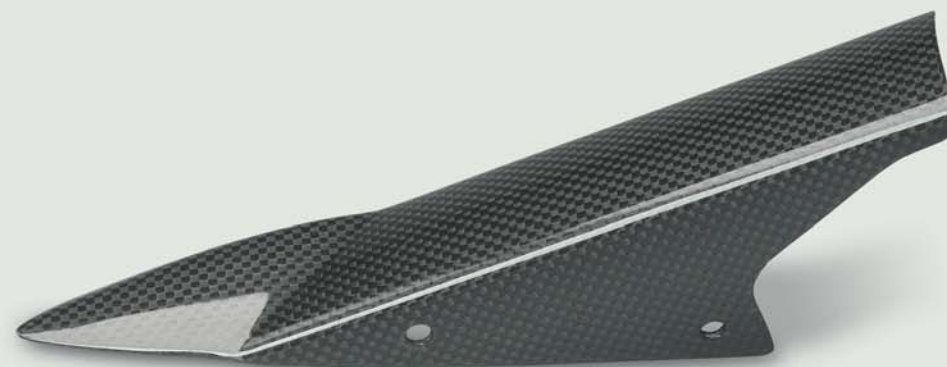

MOTO MORINI
competizione

CORSARO
1200

Motorcycle Accessories Parts in Composite Materials

Part no.: MA2000070100

Chain guard in Carbon-glass - Corsaro

Moto Morini SpA
Via Porrettana, 377
40033 Casalecchio di Reno
Bologna - Italia
info@motomorini.com
www.motomorini.com